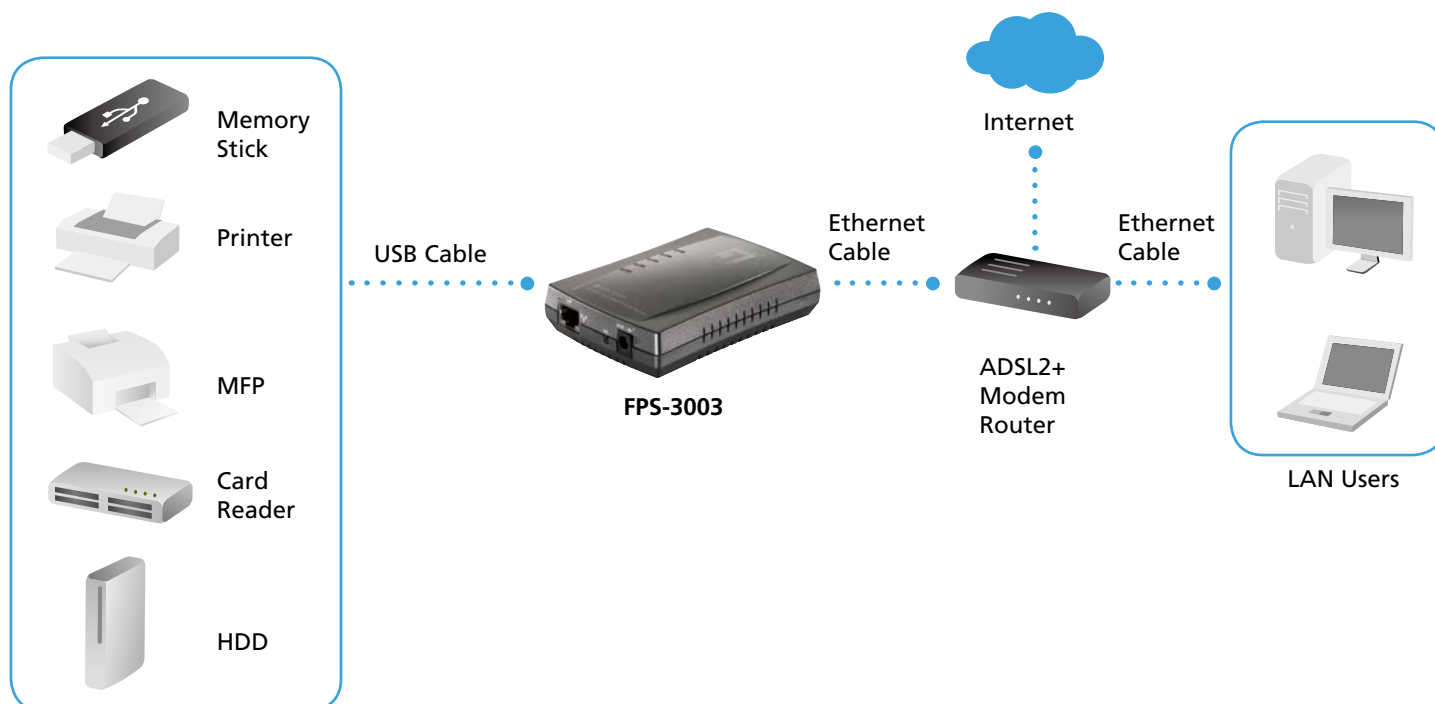

Technical Specification

Processor

DC R3201 32Bits RISC microprocessor, operating at 133MHz

Memory

2 Mbytes Flash Memory
8 Mbytes RAM

Network Interface

1 x 10/100 Mbps RJ-45 Ethernet port
2 x USB 2.0 Full-speed host ports

Print Server Supported Systems

Microsoft Windows 2000/ 2003/XP/Vista

File Server Supported Systems

Microsoft Windows 2000/ 2003/XP/Vista
Supports SMB Unicode, FTP CodePage

Printer/Scan/Fax Server Protocols

NetUSB

Scan Server Supported Systems

Microsoft Windows 2000/2003/XP/Vista

MFP Function

Printing, Scanning and PC Fax

Management

Web pages for configuration, monitoring and firmware upgrade

Windows utility for installation, configuration and monitoring

F/W Upgrade

Internal Web pages , Windows Tool, TFTP

LEDs

Power, Link, Status, USB1 and USB2

Power Supply

12VDC/1A, external power

Power Consumption

12W

Physical Specification

Operating Temperature 5°~40°

Operating Humidity 0% ~ 70% (Non-condensing)

Dimension 104mm(D) * 76mm(W) * 26mm(H)

Weight 90g

EMI and Safety

FCC part 15 Subpart C, Class B, VCCI Class B

Product Diagram

Order Information

FPS-3003: 2-port USB / MFP Server

Package Content

FPS-3003
Power Adaptor
CD Manual/Utility
Quick Installation Guide