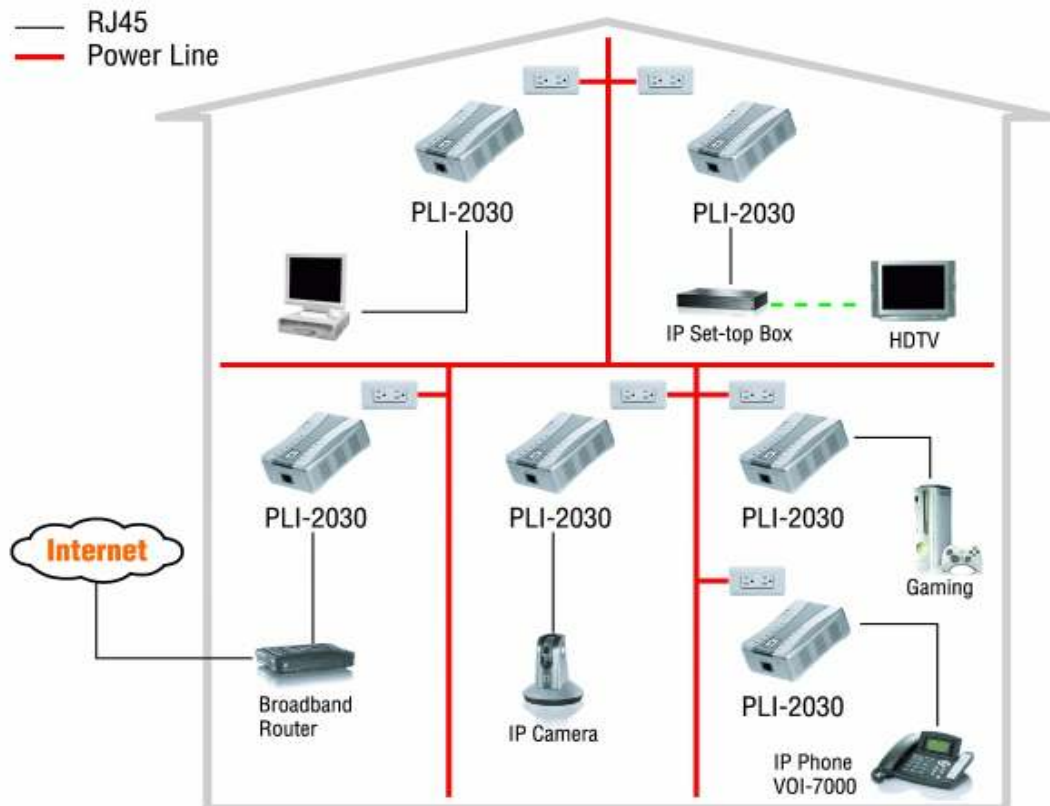

Technical Specification

- **Network Protocol Compatibility**
  IEEE 802.3 (10Base-T) Ethernet
  IEEE 802.3u (10Base-Tx) Fast Ethernet
  IEEE 802.3x (Half-duplex back pressure)
  IEEE 802.3x (Full-duplex flow control)
- **Port**
  10/100Mbps Ethernet RJ-45
  Auto-negotiation, Auto MDI/MDIX
- **Modulation**
  1024/256/64/16/8 QAM, QPSK, BPSK
- **Frequency Band**
  2 Mhz to 30 Mhz
- **Security**
  128-bit AES Link Encryption with key management
- **Data Rate**
  Up to 200 Mbps
- **LEDs**
  Power
  HomePlug Link/Act
  Ethernet Link/Act
- **OS Supported for included Network Utility**
  Windows™ 2000/XP *
- **Power input**
  AC 100-240V, 50~60 Hz
  USA, EU, UK and AU Power Plug available
- **Temperature**
  Operating: 0°C~45°C
  Storage: -25°C~70°C
- **Humidity**
  Operating: 10% ~ 90% (non-condensing)
- **Dimension**
  103.0mm(L) * 71.5mm(W) * 38.0mm(H)
- **EMI and Safety**
  FCC Part 15 Class B, 3-home FCC Certificate
  CE Mark
  UL, cUL IEC950
  CE LVD

Product Diagram

Ordering Information

PLI-2030: 200Mbps HomePlug AV

For more information, please contact your LevelOne representative, or visit our website
All technical specifications are subject to change without notice.
All mentioned brand names are registered trademarks and property of their owners

www.level1.com