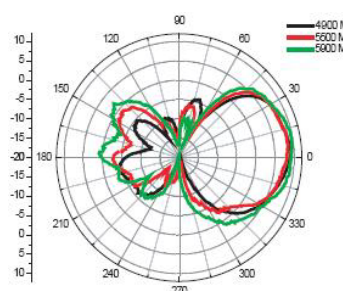

Key Features

- Dual-band for 802.11a 5.0GHz and 802.11b/g 2.4GHz Wireless applications
- Provides stable signals and extends coverage
- Directional operation
- Easy to located in limited space
- ULA-100 1m cable for wireless device with SMA connector

Radiation Patterns

V-Plane Co-polarization

H-Plane Co-polarization

V-Plane Co-polarization

H-Plane Co-polarization

Technical Specification

Electrical Specification		
Frequency Band	2400MHz – 2500MHz	4900MHz – 5875MHz
Gain	6.0dBi	8.0dBi
VSWR	2.0:1 Max	2.0:1 Max
Polarization	Linear, Vertical	Linear, Vertical
HPBW / V	65°	60°
HPBW / H	70°	50°
Impedance	50 Ohms	
Connector	Quick RP-SMA Plug	
Cable	ULA100; 1m	
Cable loss	1.3dB	2.0dB
Environmental & Mechanical Characteristics		
Temperature	-10°C - +55°C	
Humidity	92% @ 25°C	
Radome Material	ABS	
Weight	90 gw	
Dimension	100mm x 70mm x 60mm	