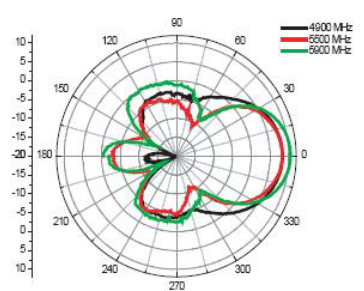

Key Features

- Dual-band for 802.11a 5.0GHz and 802.11b/g 2.4GHz Wireless applications
- Provides stable signals and extends coverage
- Directional operation
- Easy to located in limited space
- ULA-100 1m cable for wireless device with SMA connector

Radiation Patterns

V-Plane Co-polarization

H-Plane Co-polarization

V-Plane Co-polarization

H-Plane Co-polarization

Technical Specification

Electrical Specification		
Frequency Band	2400MHz – 2500MHz	4900MHz – 5875MHz
Gain	6.0dBi	8.0dBi
VSWR	2.0:1 Max	2.0:1 Max
Polarization	Linear, Vertical	Linear, Vertical
HPBW / V	65°	60°
HPBW / H	70°	50°
Impedance	50 Ohms	
Connector	Quick RP-SMA Plug	
Cable	ULA100; 1m	
Cable loss	1.3dB	2.0dB
Environmental & Mechanical Characteristics		
Temperature	-10°C - +55°C	
Humidity	92% @ 25°C	
Radome Material	ABS	
Weight	90 gw	
Dimension	100mm x 70mm x 60mm	

Product Diagram

Ordering Information

- WAN-1160: 6dBi/8dBi @ Dual-band 2.4/5 GHz Directional Antenna