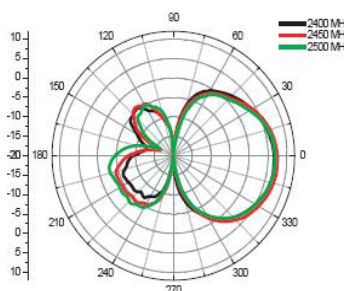

WAN-1160

Related Products

WNC-0301

108Mbps Wireless PCI Card

WAP-0003

108Mbps Wireless Access Point

WAN-1060

6dBi Indoor Antenna Kit

Key Features

- Dual-band for 802.11a 5.0GHz and 802.11b/g 2.4GHz Wireless applications
- Provides stable signals and extends coverage
- Directional operation
- Easy to located in limited space
- ULA-100 1m cable for wireless device with SMA connector

Radiation Patterns

V-Plane Co-polarization

H-Plane Co-polarization

V-Plane Co-polarization

H-Plane Co-polarization

Technical Specification

Electrical Specification		
Frequency Band	2400MHz – 2500MHz	4900MHz – 5875MHz
Gain	6.0dBi	8.0dBi
VSWR	2.0:1 Max	2.0:1 Max
Polarization	Linear, Vertical	Linear, Vertical
HPBW / V	65°	60°
HPBW / H	70°	50°
Impedance	50 Ohms	
Connector	Quick RP-SMA Plug	
Cable	ULA100; 1m	
Cable loss	1.3dB	2.0dB
Environmental & Mechanical Characteristics		
Temperature	-10°C - +55°C	
Humidity	92% @ 25°C	
Radome Material	ABS	
Weight	90 gw	
Dimension	100mm x 70mm x 60mm	