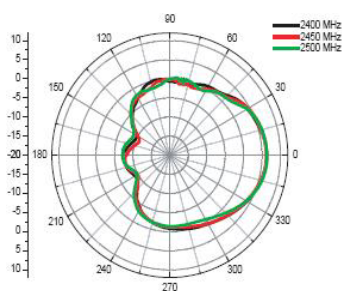

WAN-1160

Related Products

WNC-0301

108Mbps Wireless PCI Card

WAP-0003

108Mbps Wireless Access Point

WAN-1060

6dBi Indoor Antenna Kit

Key Features

- Dual-band for 802.11a 5.0GHz and 802.11b/g 2.4GHz Wireless applications
- Provides stable signals and extends coverage
- Directional operation
- Easy to located in limited space
- ULA-100 1m cable for wireless device with SMA connector

Radiation Patterns

V-Plane Co-polarization

H-Plane Co-polarization

V-Plane Co-polarization

H-Plane Co-polarization

Technical Specification

Electrical Specification		
Frequency Band	2400MHz – 2500MHz	4900MHz – 5875MHz
Gain	6.0dBi	8.0dBi
VSWR	2.0:1 Max	2.0:1 Max
Polarization	Linear, Vertical	Linear, Vertical
HPBW / V	65°	60°
HPBW / H	70°	50°
Impedance	50 Ohms	
Connector	Quick RP-SMA Plug	
Cable	ULA100; 1m	
Cable loss	1.3dB	2.0dB
Environmental & Mechanical Characteristics		
Temperature	-10°C - +55°C	
Humidity	92% @ 25°C	
Radome Material	ABS	
Weight	90 gw	
Dimension	100mm x 70mm x 60mm	