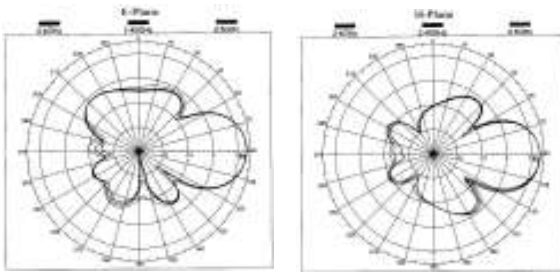

WAN-2140

E-Plane Co-Polarization
Pattern

H-Plane Co-polarization
Pattern

Electrical Specification

- **Frequency Band:**
  2.4GHz~2.5GHz
- **Gain**
  14 dBi
- **VSWR**
  1.92:1Max
- **Polarization**
  Linear Vertical
- **HPBW/H**
  30°
- **HPBW/E**
  33°
- **Return Loss**
  -10 Db Max
- **Admitted Power**
  1W
- **Impedance**
  50 Ohms
- **Connector**
  N-Type Jack female

Environmental & Mechanical Characteristics

- **Temperature (Operation)**
  - 20°C to +60°C
- **Temperature (Storage)**
  - 10°C to +60°C
- **Color**
  Gray
- **Antenna Cover**
  ABS
- **Dimension**
  262mm x 240mm x 32 mm

Package Contents

- [1] WAN-2140
- [2] Wall & Pole Mounting

Optional Accessories

- ANC-4230 400 Series N plug to N plug Cable 3m
- ANC-2210 200 Series N plug to N plug Cable 1m
- ANC-2310 200 Series N plug to RPSMA plug Cable 1m
- ANA-6100 6GHz Outdoor Arrestor

Ordering Information

WAN-2140, 14dBi Directional Outdoor Panel Antenna