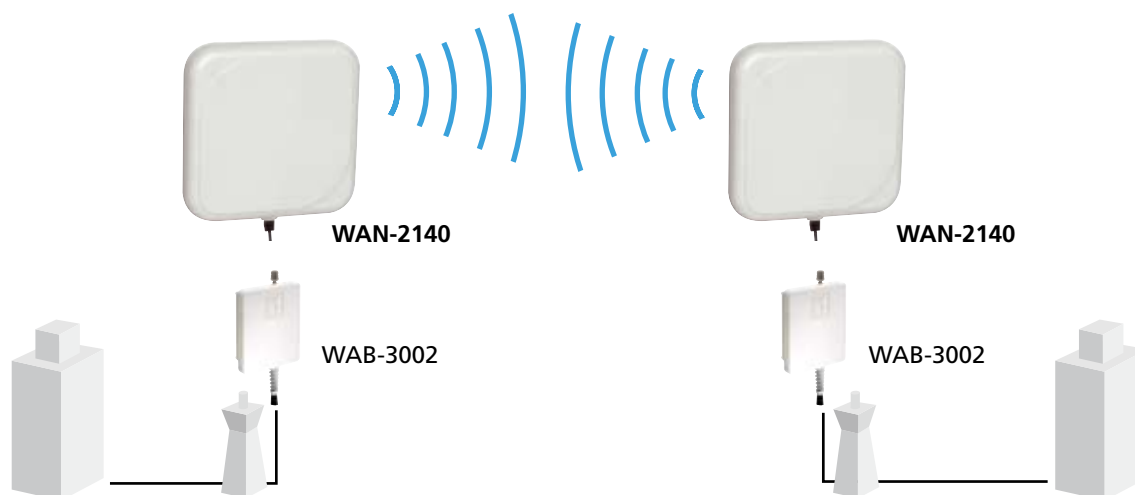

# 14dBi Directional Outdoor Panel Antenna

WAN-2140

H/W Version: 1

LevelOne WAN-2140 outdoor grid antenna is a high performance directional flat patch WiFi antenna suitable for indoor/outdoor directional applications. This antenna increases wireless signal coverage and improves signal strength/quality for existing 802.11b/g wireless devices in the range between 2.4Ghz to 2.5Ghz frequency bands.

The WAN-2140 is especially designed for outdoor point-to-point wireless bridge applications. The waterproof surface keeps the antenna workable in any rogue environment.

The WAN-2140 has been tested for interoperating with LevelOne's wireless product which comply with IEEE802.11b/g standards and are equipped with an N male connector.

## Product Diagram

WAN-2140 works with WAB-3002 Point to Point wireless bridging applications