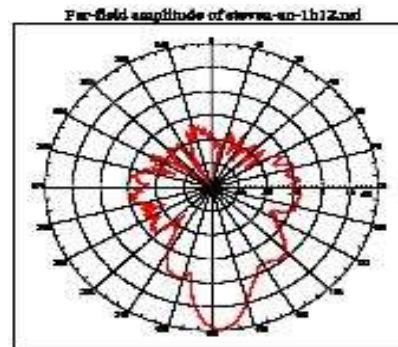

Horizontal-Plane Co-polarization

Electrical Specification

Frequency Band

2.4GHz-2.5GHz (2.4GHz ~2.5GHz)

Gain

18dBi

VSWR

≤1.5

Polarization

Vertical

Vertical Beam width

17°

Horizontal Beam width

17°

Impedance

50Ω

Connector

Fixed N Female

Admitted Power

30W

Antenna Type

PCB Patch array

Environmental & Mechanical Characteristics

Survival Wind Speed

180km/hr (120mph) wind gusts

Operating Temperature

-20°C ~ +80°C

Antenna Size

365mm x 365mm x20mm

Weight

800g

Random Material

ABS Grey

Clamps

U-Bolt

Mounting Pipe

32mm-45mm

Package Contents

- [1] WAN-2181
- [2] L Type Mounting Kits

Optional Accessories

- ANC-4230 400 Series N plug to N plug Cable 3m
- ANC-2210 200 Series N plug to N plug Cable 1m
- ANC-2310 200 Series N plug to RPSMA plug Cable 1m
- ANA-6100 6GHz Outdoor Arrestor

Ordering Information

WAN-2181, 18dBi Directional Panel Outdoor Antenna