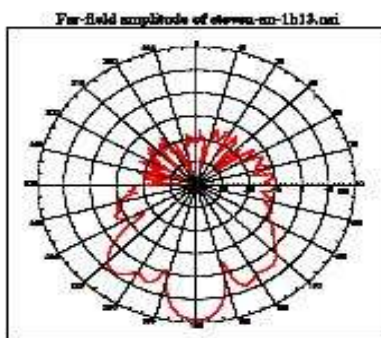

WAN-2181

Technical Specifications

Vertical-Plane Co-polarization