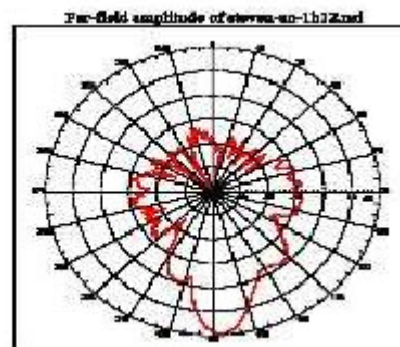

32mm-45mm

Product Diagram

WAN-2181 works with WAB-7000 for Point-to-Point wireless bridging applications

Radiation Pattern

V-Plane Co-polarization Pattern

H-Plane Co-polarization Pattern

Order Information

WAN-2181: 18dBi Directional Panel Outdoor Antenna