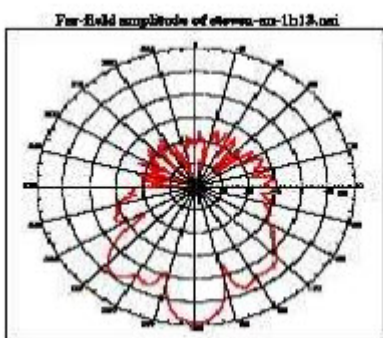

Gain

18dBi

VSWR

≤1.5

Polarization

Vertical

Vertical Beam width

17°

365mm x 365mm x20mm

Weight

800g

Random Material

ABS Grey

Clamps

U-Bolt

Mounting Pipe

32mm-45mm

Product Diagram

WAN-2181 works with WAB-7000 for Point-to-Point wireless bridging applications

Radiation Pattern

V-Plane Co-polarization Pattern

H-Plane Co-polarization Pattern

Order Information

WAN-2181: 18dBi Directional Panel Outdoor Antenna