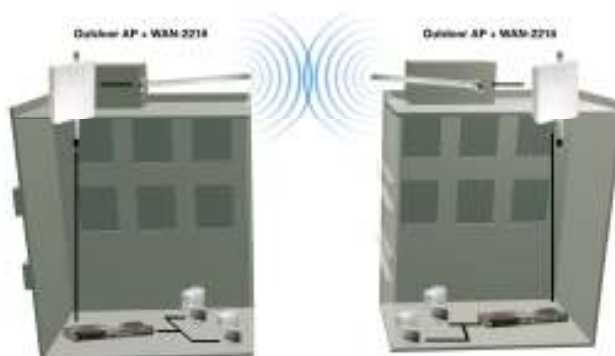

Product Diagram