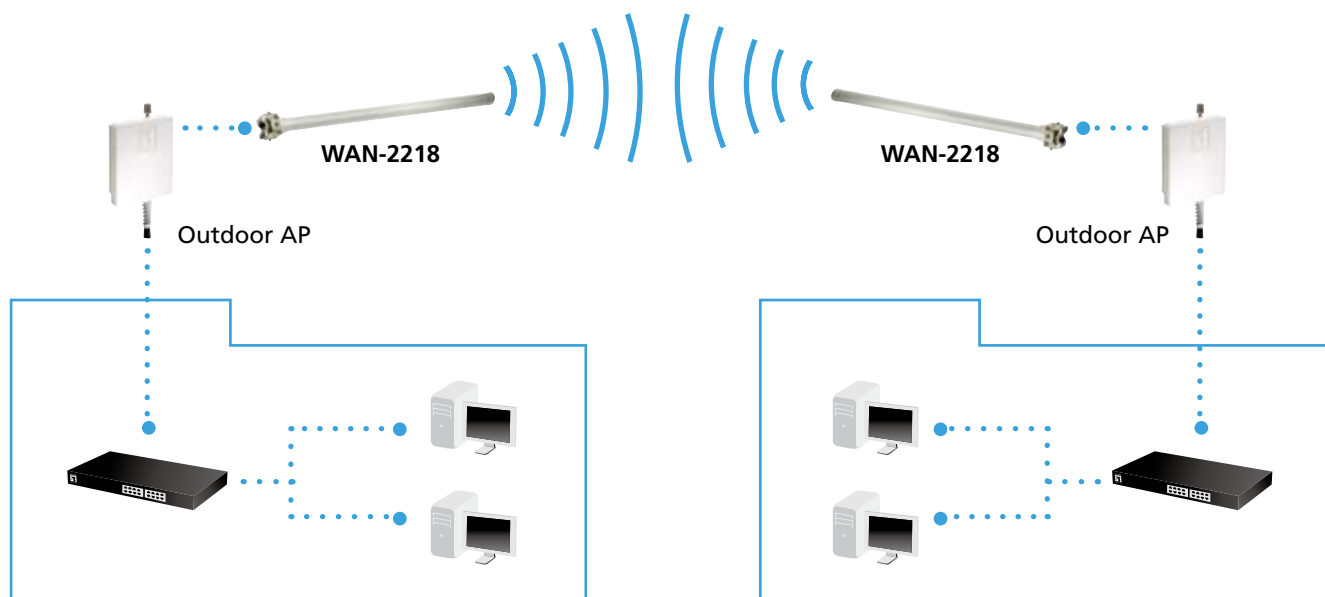

Technical Specification

Electrical Specification

Frequency Band

2.4GHz-2.5GHz

Gain

18dBi

VSWR

1.5:1 Max

Polarization

Linear, Vertical

HPBW/V

15°

HPBW/H

15°

Front to back ratio

25dB

Power Handling

10W(cw)

Impedance

50Ω

Connector

N Female

Environmental & Mechanical Characteristics

Survival Wind speed

180 km/hr

Temperature

-40 °C to +80 °C

Humidity

95%@ 55 °C

Lightning protection

DC ground

Mechanical

+10~ -15

Radome Material

ABS, UV resistant

Weight

0.9 kg

Dimensions

89 x 50 x 1000mm

Product Diagram

Order Information

WAN-2218: 18dBi Directional Yagi Outdoor Antenna

Package Contents

WAN-2218, Wall & Pole Mounting

Optional Accessories

ANC-4230

400 Series N plug to N plug Cable 3m

ANC-2210

200 Series N plug to N plug Cable 1m

ANC-2310

200 Series N plug to RPSMA plug Cable 1m

ANA-6100

6GHz Outdoor Arrestor

ANA-3100

3GHz Outdoor Arrestor

ANC-2330

200 Series N plug to RPSMA plug Cable 3m

All mentioned brand names are registered trademarks and property of their owners. Technical specifications are subject to change without notice.