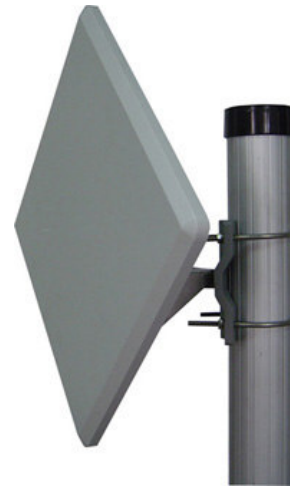

WAN-4231

LevelOne WAN-4231 outdoor panel antenna kit provides a very high 23dBi gain for existing 802.11a wireless long-range directional applications in the full range frequency band between 5.150Ghz to 5.875Ghz. The tight beamwidths and good front to back spec efficiently minimized interference in the microwave link.

This antenna is especially suitable for outdoor point-to-point wireless link applications and point-to-multipoint systems such as LevelOne WAB-7000 and to be used in installations where high performance are key factors. All metal parts DC grounded for noise reduction and lightning protection. The radome is manufactured from a special UV-stabilized plastic to reduce the effects of solar radiation. The enclosed waterproof surface keeps the antenna workable in any rugged environment.

WAN-4231 can also work with other wireless devices, which comply with IEEE802.11a standard and are equipped with an N male connector.

Work Well With

11a/b/g Outdoor PoE Wireless AP

WAB-7000

**11a/b/g/g Outdoor Mesh PoE
Wireless AP**