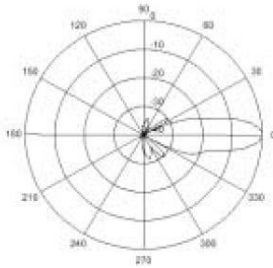

WAN-4231

Technical Specifications

V-Plane Co-polarization Pattern