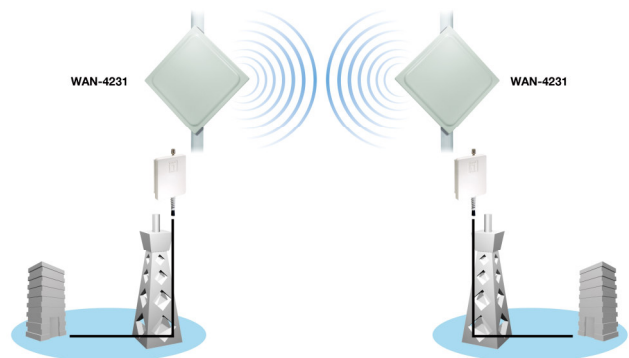

Product Diagram

**WAN-4231 works with WAB-7000 for Point-to-Point
wireless bridging applications**