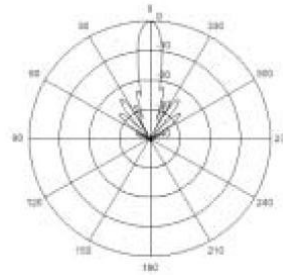

Product Diagram

**WAN-4231 works with WAB-7000 for Point-to-Point
wireless bridging applications**

WAN-4231

Technical Specifications

V-Plane Co-polarization Pattern

H-Plane Co-polarization Pattern

Electrical Specification

Frequency Band

5.150GHz-5.875GHz

Gain

23dBi

VSWR

1.7:1 Max

Polarization

Linear, Vertical