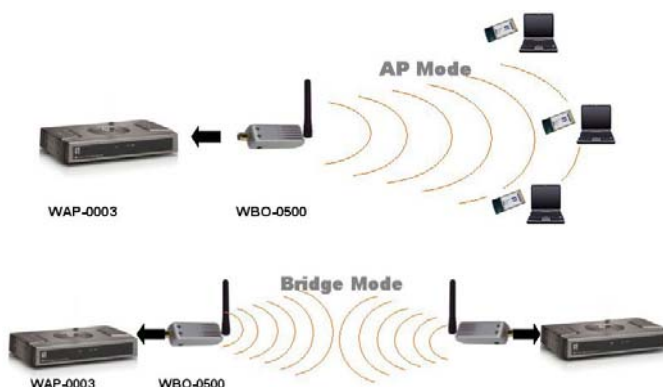

Product Diagram

WBO-0500 enlarge the range and power output of a wireless network

Ordering Information

- WBO-0500: 2.4GHz Wireless Booster (500mW)