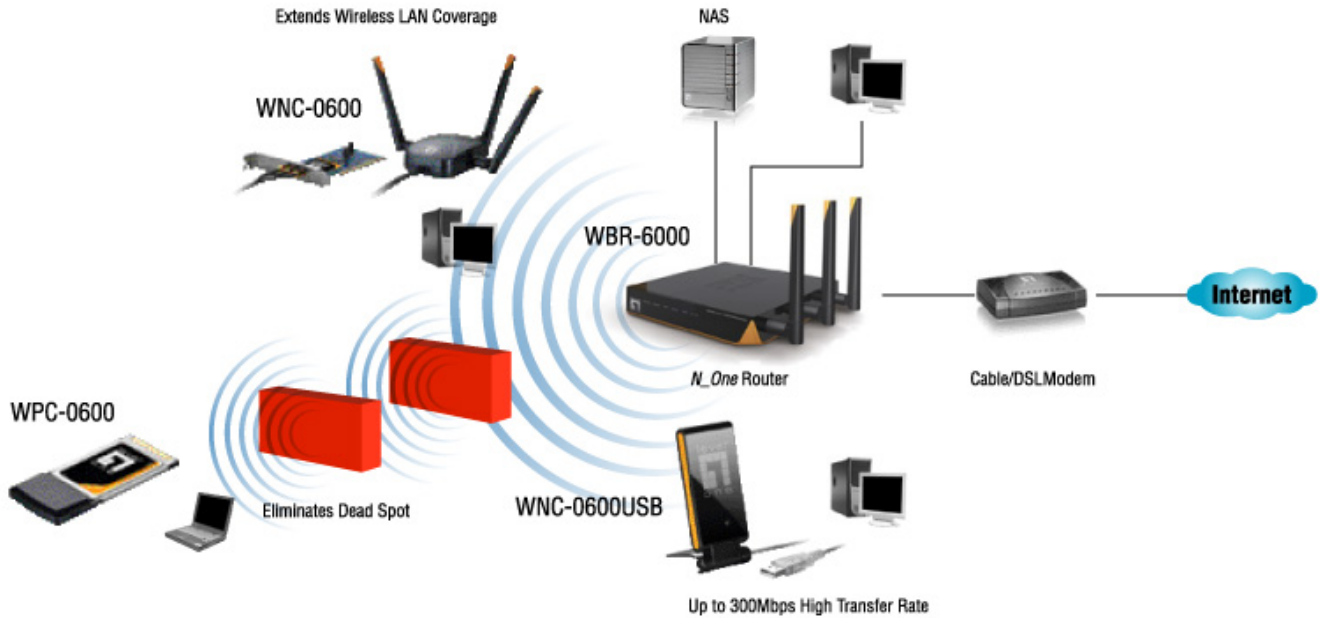

Product Diagram

Order Information

WBR-6000: N_One Wireless Broadband Router

For maximum wireless network performance, choose among these LevelOne N_One Wireless Network Adapter:

WNC-0600: N_One Wireless PCI Card

WNC-0600USB: N_One Wireless USB Adapter

WPC-0600: N_One Wireless CardBus Adapter

For more information, please contact your LevelOne representative, or visit www.level1.com
All technical specifications are subject to change without notice.
All mentioned brand names are registered trademarks and property of their owners

www.level1.com