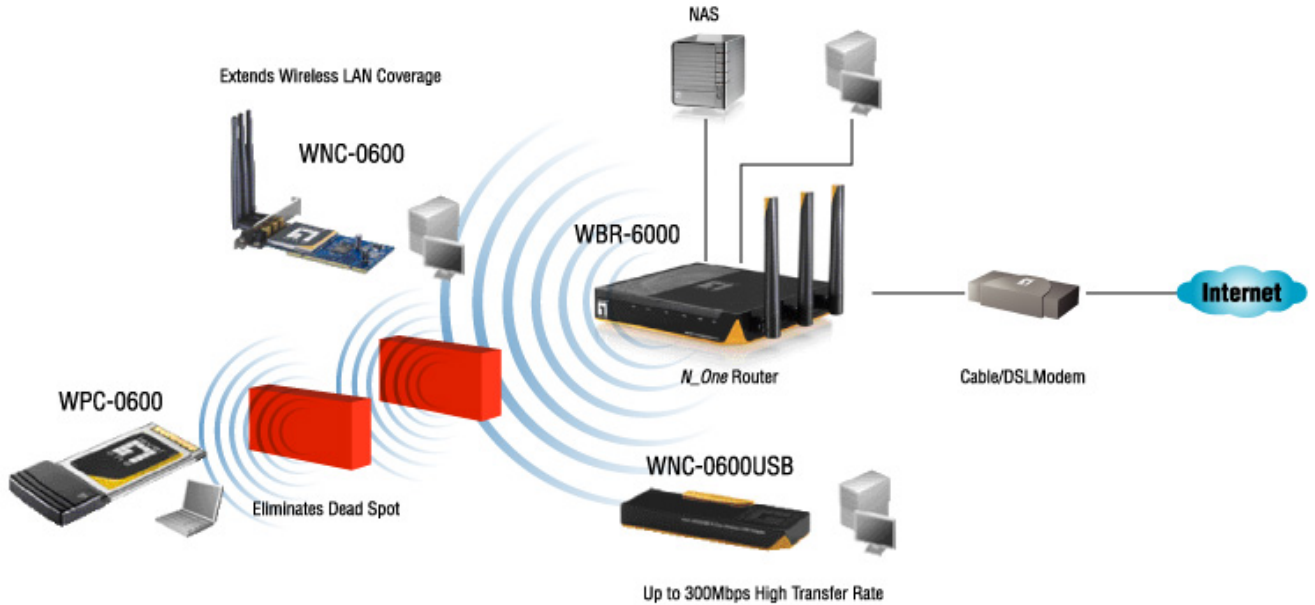

Product Diagram

Order Information

WBR-6000: N_One Wireless Broadband Router

For maximum wireless network performance, choose among these LevelOne N_One Wireless Network Adapter:

WNC-0600: N_One Wireless PCI Card

WNC-0600USB: N_One Wireless USB Adapter

WPC-0600: N_One Wireless CardBus Adapter

For more information, please contact your LevelOne representative, or visit www.level1.com
All technical specifications are subject to change without notice.
All mentioned brand names are registered trademarks and property of their owners

www.level1.com