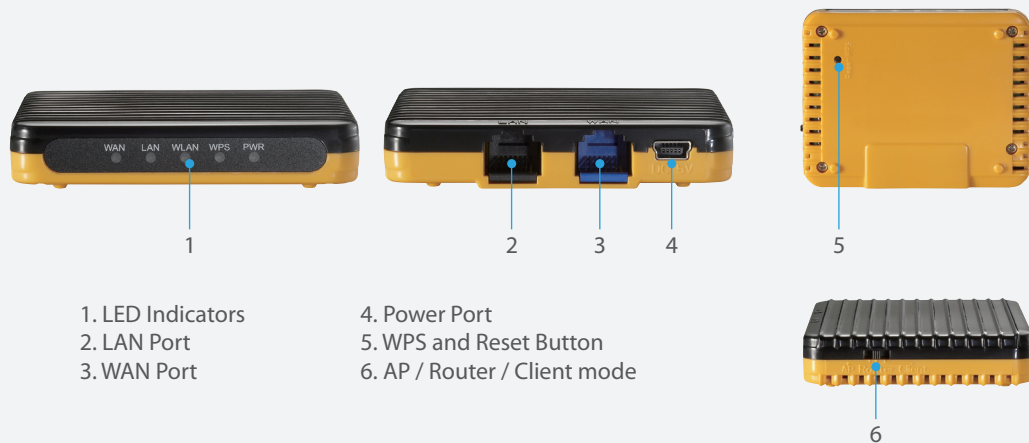

150Mbps Wireless Travel Router

WBR-6802

H/W Version: 1

The LevelOne WBR-6802 is a wireless travel router with 1T1R MIMO technology providing an excellent network solution for home, SOHO and hotspot users. It complies with IEEE 802.11n standard with data rates up to 150Mbps, and is downwards compatible with IEEE 802.11b/g standards with a maximum data rate of 54Mbps. It can interoperate with all 11/54Mbps wireless (802.11b/g) products.

The router allows multiple users to share one broadband connection, as well as secures your private

network. With its built-in 2-port switch and wireless AP, LAN users can share files, printers, or playing network games at high speeds and excellent wireless coverage.

The WBR-6802 supports up-to-date security encryption, such as WPA, WPA2, open shared key and pair-wise key authentication services, ensuring you the best security for your data. Additional, this router supports IEEE 802.3az Energy Efficient Ethernet and features a cost-effective network connection.

1. LED Indicators
2. LAN Port
3. WAN Port

4. Power Port
5. WPS and Reset Button
6. AP / Router / Client mode

Key Features

- AP, Router and Client: 3-in-1
- Compatible with IEEE 802.11b/g/n wireless standards
- Secured wireless encryption with WEP, WPA and WPA2
- Supports Static IP, DHCP Client, PPPoE, Firewall and NAT IP Sharing
- Supports auto-MDI/MDI-X, back-pressure and flow control
- Supports wireless auto-channel selection
- Supports statistics, VPN pass-through and system log
- Supports IEEE802.3az Energy Efficient Ethernet