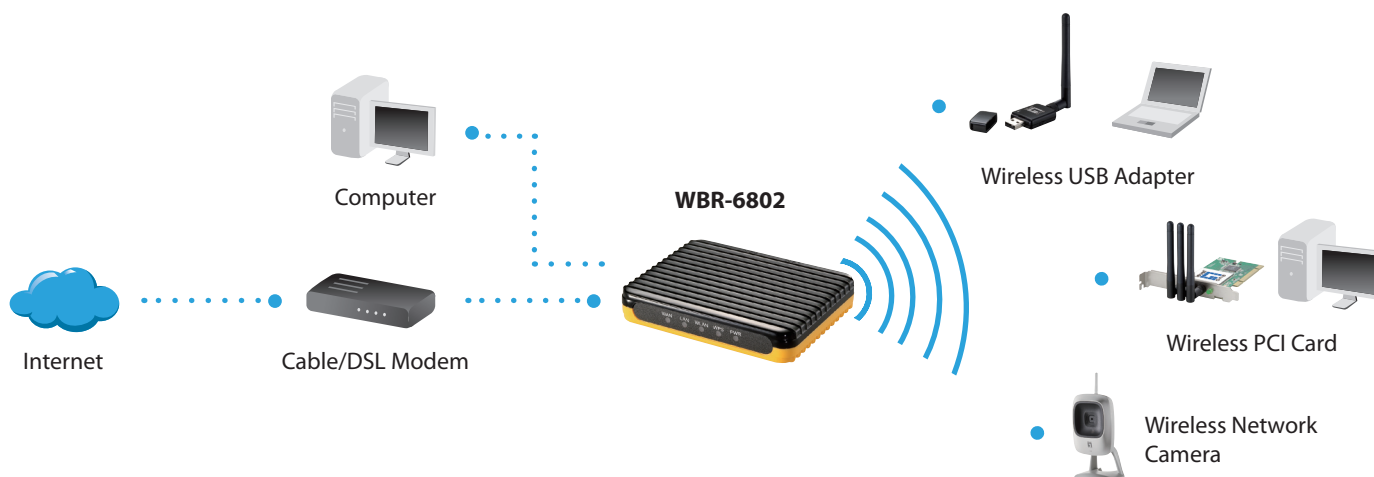

Technical Specifications

Standard Compliant

IEEE802.3, IEEE 802.3u,
IEEE802.11b, IEEE 802.11g, IEEE802.11n,
IEEE802.1p QoS,
IEEE802.3x Flow Control,
IEEE802.3az Energy Efficient Ethernet

Hardware Specification

LAN-Interface

1 x 10/100Mbps RJ-45 port

WAN-Interface and Standards

1 x 10/100Mbps RJ-45 port

1 x slide switch

1 x USB DC JACK

Antenna

One fixed antenna

Radio

Receiver Sensitivity

150Mbps Typical-68dBm

54Mbps Typical-73dBm

11Mbps Typical-84dBm

Number of Channels

Selectable Channels

Output Power

802.11b: 16dBm typically

802.11g: 14dBm typically

802.11n: 13dBm typically

Security

64/128-bit WPA, WPA2

Range Coverage

Indoor 35~100 meters

Outdoor 100~300 meters

Operating Frequency

2.4 ~ 2.472 GHz

Physical Specification

Power Adapter

DC 5V / 0.6A

Dimensions: (L x W x H)

74.5mm x 59mm x 15.5mm

Certifications

FCC, CE

Environment Specification

Temperature

Operating: 0°C ~ 40°C (32°~104°F)

Storage: -20°C ~ 70°C (-4°~158°F)

Humidity

Operating: 10% ~ 90% RH, non-condensing

Storage: 5%~90% RH, non-condensing

Product Diagram

Order Information

Package Contents

WBR-6802 : 150Mbps Wireless Travel Router

WBR-6802

Power Adapter

USB Cable

Quick Installation Guide

CD Manual/QIG