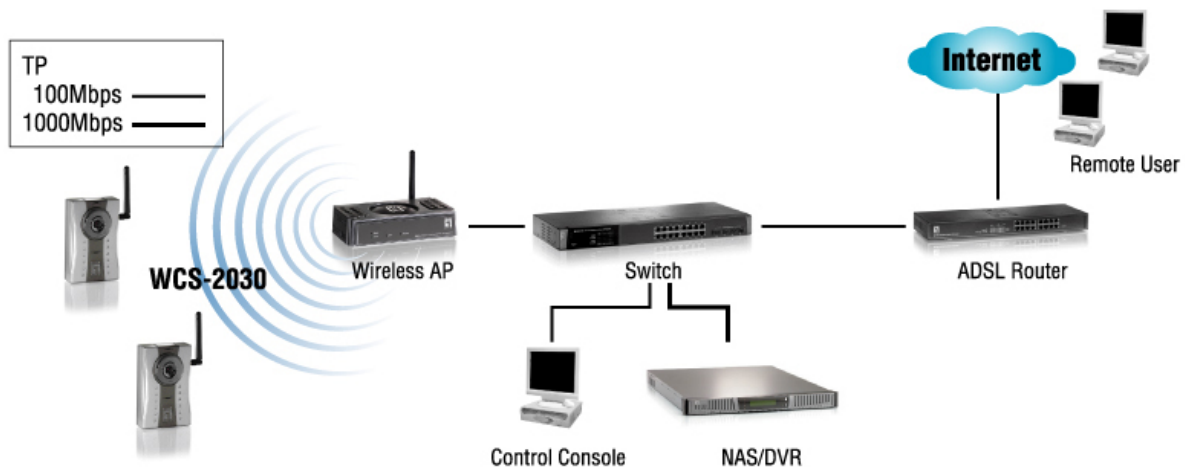

Technical Specification

Networking

- **Standards Compliance**
  - IEEE 802.3u
  - IEEE 802.11b/g
- **Ports**
  - 1 x RJ-45 10/100 Mbps port
- **Antenna**
  - Gain Value: 2dBi
  - RF Output Power: 64QAM: 14dBm; 16QAM: 15dBm;
  - QPSK: 16dBm BPSK: 17dBm DBPSK, DQPSK,CCK: 17dBm

Camera Specification

- **Lens**
  - Fixed focal w/ fine tuning, 4.0mm, F=2.0
- **Image Sensor**
  - ¼" Color CMOS Sensor
- **Max. Resolution**
  - 640 x 480 pixels
- **Minimum Illumination**
  - 1.5Lux / F2.0
- **Electronic Shutter:**
  - 1/60 ~ 1/15,000 sec

Video

- **Video Algorithm Support:**
  - Stream Video (MPEG4)
  - Still Photos (JPEG)
- **Video Resolution:**
  - Up to 30/25 frames at 160 x 120
  - Up to 30/25 frames at 176 x 144
  - Up to 30/25 frames at 320 x 240
  - Up to 30/25 frames at 640 x 480

Audio

- **Audio Codec**
  - Algorithm GSM-AMR/MPEG4 AAC
  - Supports audio mute

Microphone

- **Type**
  - Omni-directional
- **Frequency**
  - 50 ~ 16000Hz
- **S/N Ratio**
  - More than 60dB

Hardware & Environment

- **RAM**
  - 32MB SDRAM
- **ROM**
  - 4MB Flash ROM
- **Power**
  - Input: 100~240VAC, 50/60Hz, 0.4A
  - Output: 5VDC, 2A
- **Temperature**
  - Operating: 0°C ~50°C (32°F ~ 122°F)
- **Humidity**
  - Operating: 10%~95%(Non-Condensing)
- **Dimension**
  - 72.8mm(W) * 28.6mm(D) * 115.2mm(H)
- **Weight**
  - 215g
- **EMI and Safety**
  - FCC, CE

Viewing System Requirement

- **OS**
  - Microsoft Windows 2000 / XP
- **Browser**
  - IE 5.5 or above
- **3GPP Player**
  - Real Player 10.5
  - Quick Time Player 6.5
  - Packet Video Player 3.0

Product Diagram

Ordering Information

- WCS-2030: 11g Wireless IP Network Camera