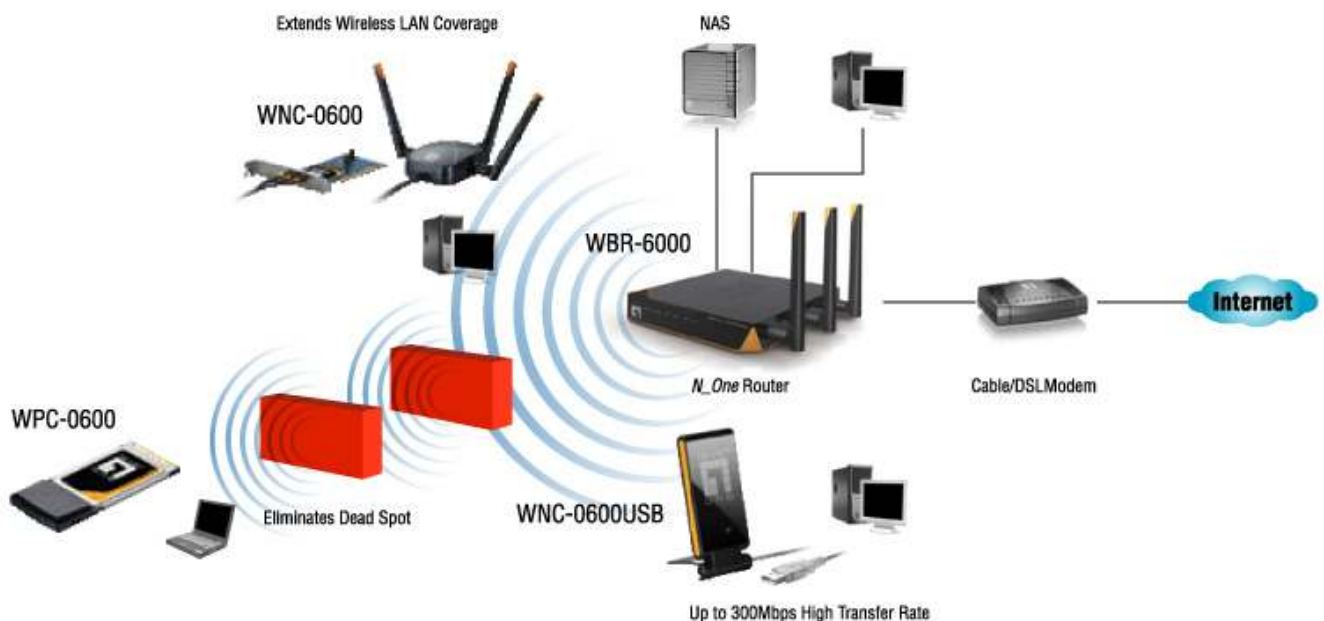

Technical Specification

Standard Compliant

IEEE 802.11n Draft 1.0 Specification
IEEE 802.11g,
IEEE 802.11b

USB Port Type

USB 2.0 Connection

Radio Operation

- **Data Transfer Rate**
  Draft 802.11n: 270 ~ 27 Mbps
  802.11g: 54 ~ 6 Mbps
  802.11b: 11 ~ 1 Mbps
- **Number of Channels**
  Ch.1 ~ 11 USA
  Ch.1 ~ 13 EU, Japan
- **Operating Frequency**
  2.4 ~ 2.4835 GHz
- **Transmitter Power:**
  Draft 802.11n: 16.5±2 dBm
  802.11g: 13.5±2 dBm
  802.11b: 16±2 dBm
- **Modulation Technique**
  Draft 802.11n: BPSK, QPSK, 16-QAM, 64-QAM
  802.11g: OFDM
  802.11b: CCK, QPSK, BPSK
- **Media Access Protocol**
  CSMA/CA

Network Security

- **Wireless Security**
  WEP 64/128-bit Web share key encryption
  802.1x
  WPA-PSK
  WPA2-PSK
  128-bit TKIP/AES encryption
  EAP-TLS and PEAP authentication

Software Specification

- **OS Supported**
  Windows 2000/XP/Vista
- **Device Management**
  Windows Utility Software

Physical Specifications

- **Power Requirement**
  3.3V±5%
- **Operating Temperature**
  0°C ~ 55°C / 85% Humidity
- **Dimensions**
  96mm x 40mm x 13mm

Certifications

- CE, FCC

Product Diagram