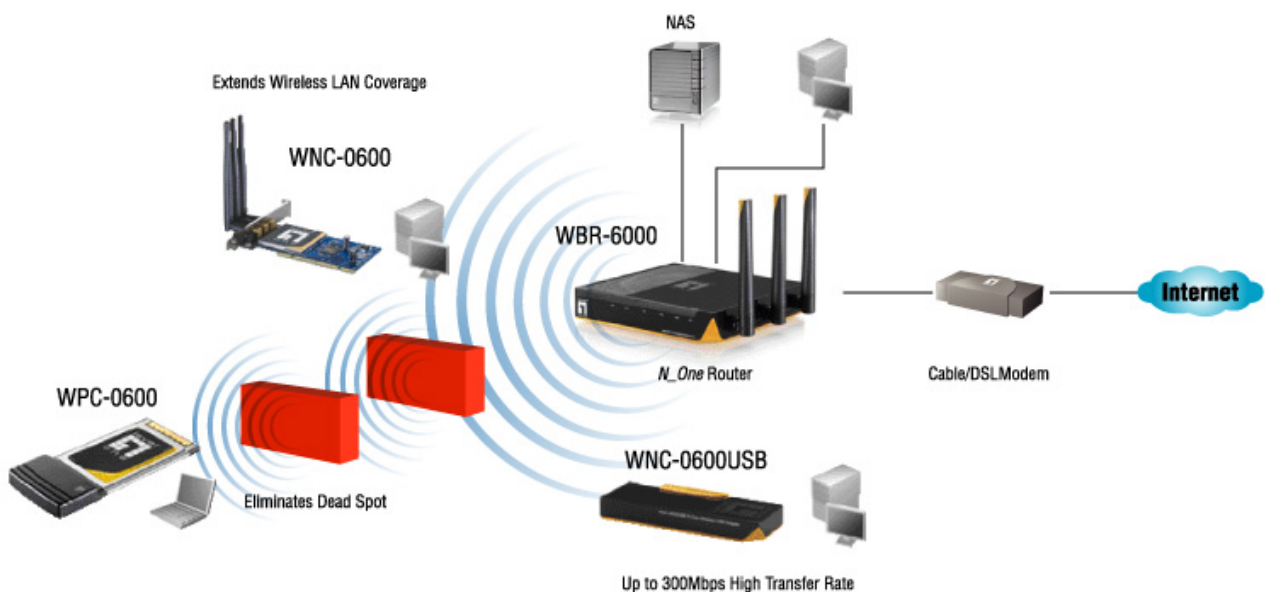

Technical Specification

Standard Compliant

IEEE 802.11n Draft 2.0 Specification
IEEE 802.11g,
IEEE 802.11b

Computer Slot Type

32-bit PCI Card

Radio Operation

- **Data Transfer Rate**
  Draft 802.11n: 300 ~ 27 Mbps
  802.11g: 54 ~ 6 Mbps
  802.11b: 11 ~ 1 Mbps
- **Number of Channels**
  Ch.1 ~ 11 USA
  Ch.1 ~ 13 EU, Japan
- **Operating Frequency**
  2.4 ~ 2.4835 GHz
- **Transmitter Power:**
  Draft 802.11n: 16.5±2 dBm
  802.11g: 13.5±2 dBm
  802.11b: 16±2 dBm
- **Modulation Technique**
  Draft 802.11n: BPSK, QPSK, 16-QAM, 64-QAM
  802.11g: OFDM
  802.11b: CCK, QPSK, BPSK
- **Media Access Protocol**
  CSMA/CA

Network Security

- **Wireless Security**
  WEP 64/128-bit Web share key encryption
  802.1x
  WPA, WPA2
  128-bit TKIP/AES encryption
  EAP-TLS and PEAP authentication
  WPS

Software Specification

- **OS Supported**
  Windows 2000/XP/Vista
- **Device Management**
  Windows Utility Software

Physical Specifications

- **Power Requirement**
  3.3V±5%
- **Operating Temperature**
  0°C ~ 55°C / 85% Humidity
- **Dimensions**
  120mm(W) * 65mm(D) * 18mm(H)

Certifications

- CE, FCC

Product Diagram

Order Information

WNC-0600: N_One Wireless PCI Card

For more information, please contact your LevelOne representative, or visit www.level1.com
All technical specifications are subject to change without notice.
All mentioned brand names are registered trademarks and property of their owners

www.level1.com