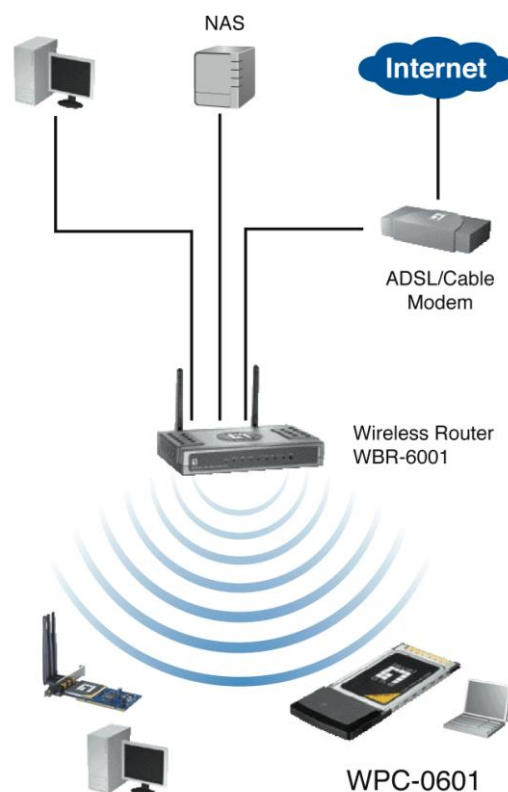

WPC-0601

Fast Wireless Speeds

The LevelOne N_Max Wireless CardBus Adapter brings the fastest wireless speeds to your computer. Using the latest 802.11n draft 2.0 technology, you enjoy top performance for gaming, multi-media streaming, digital home surveillance and VoIP.

Wi-Fi Protected Setup

Do you have problems setting up your wireless security? Fear no more because the N_Max Wireless CardBus Adapter comes with built-in Wi-Fi Protected Setup (WPS).

By simply clicking a button in the configuration menu you're able to setup a secure wireless connection between your CardBus Adapter and wireless router or access point. And with WPA, WPA2 and WEP settings, you'll find the protection that is right for you.

LevelOne's simple setup and installation makes it easy for you to create your wireless network.

Related Products

N_Max Wireless Broadband Router

WBR-6001

N_Max Wireless PCI Card

WNC-0601

Key Features

- Enjoy simultaneous multi-media streaming, gaming, VoIP, Internet surfing and file transfer with LevelOne N_Max Technology
- Experience superior Wireless connectivity at network speeds of up to 300Mbps*.
- Features advanced Wireless Network Security supporting WPA, WPA2 and 64/128-bit WEP Encryption
- Support Wi-Fi Protected Setup (WPS)
- Easy to install and configure with the included software and Windows Utility.
- Backward compliant with 802.11g and 802.11b Wireless standards
- Provides for extended network area connectivity over greater distances

*Theoretical throughput, actual performance depends on equipment and network conditions.

Product Diagram

WPC-0601

Technical Specifications**Computer Slot Type**

32-bit CardBus

Data Transfer Rate

Draft 802.11n: 300 ~ 27 Mbps